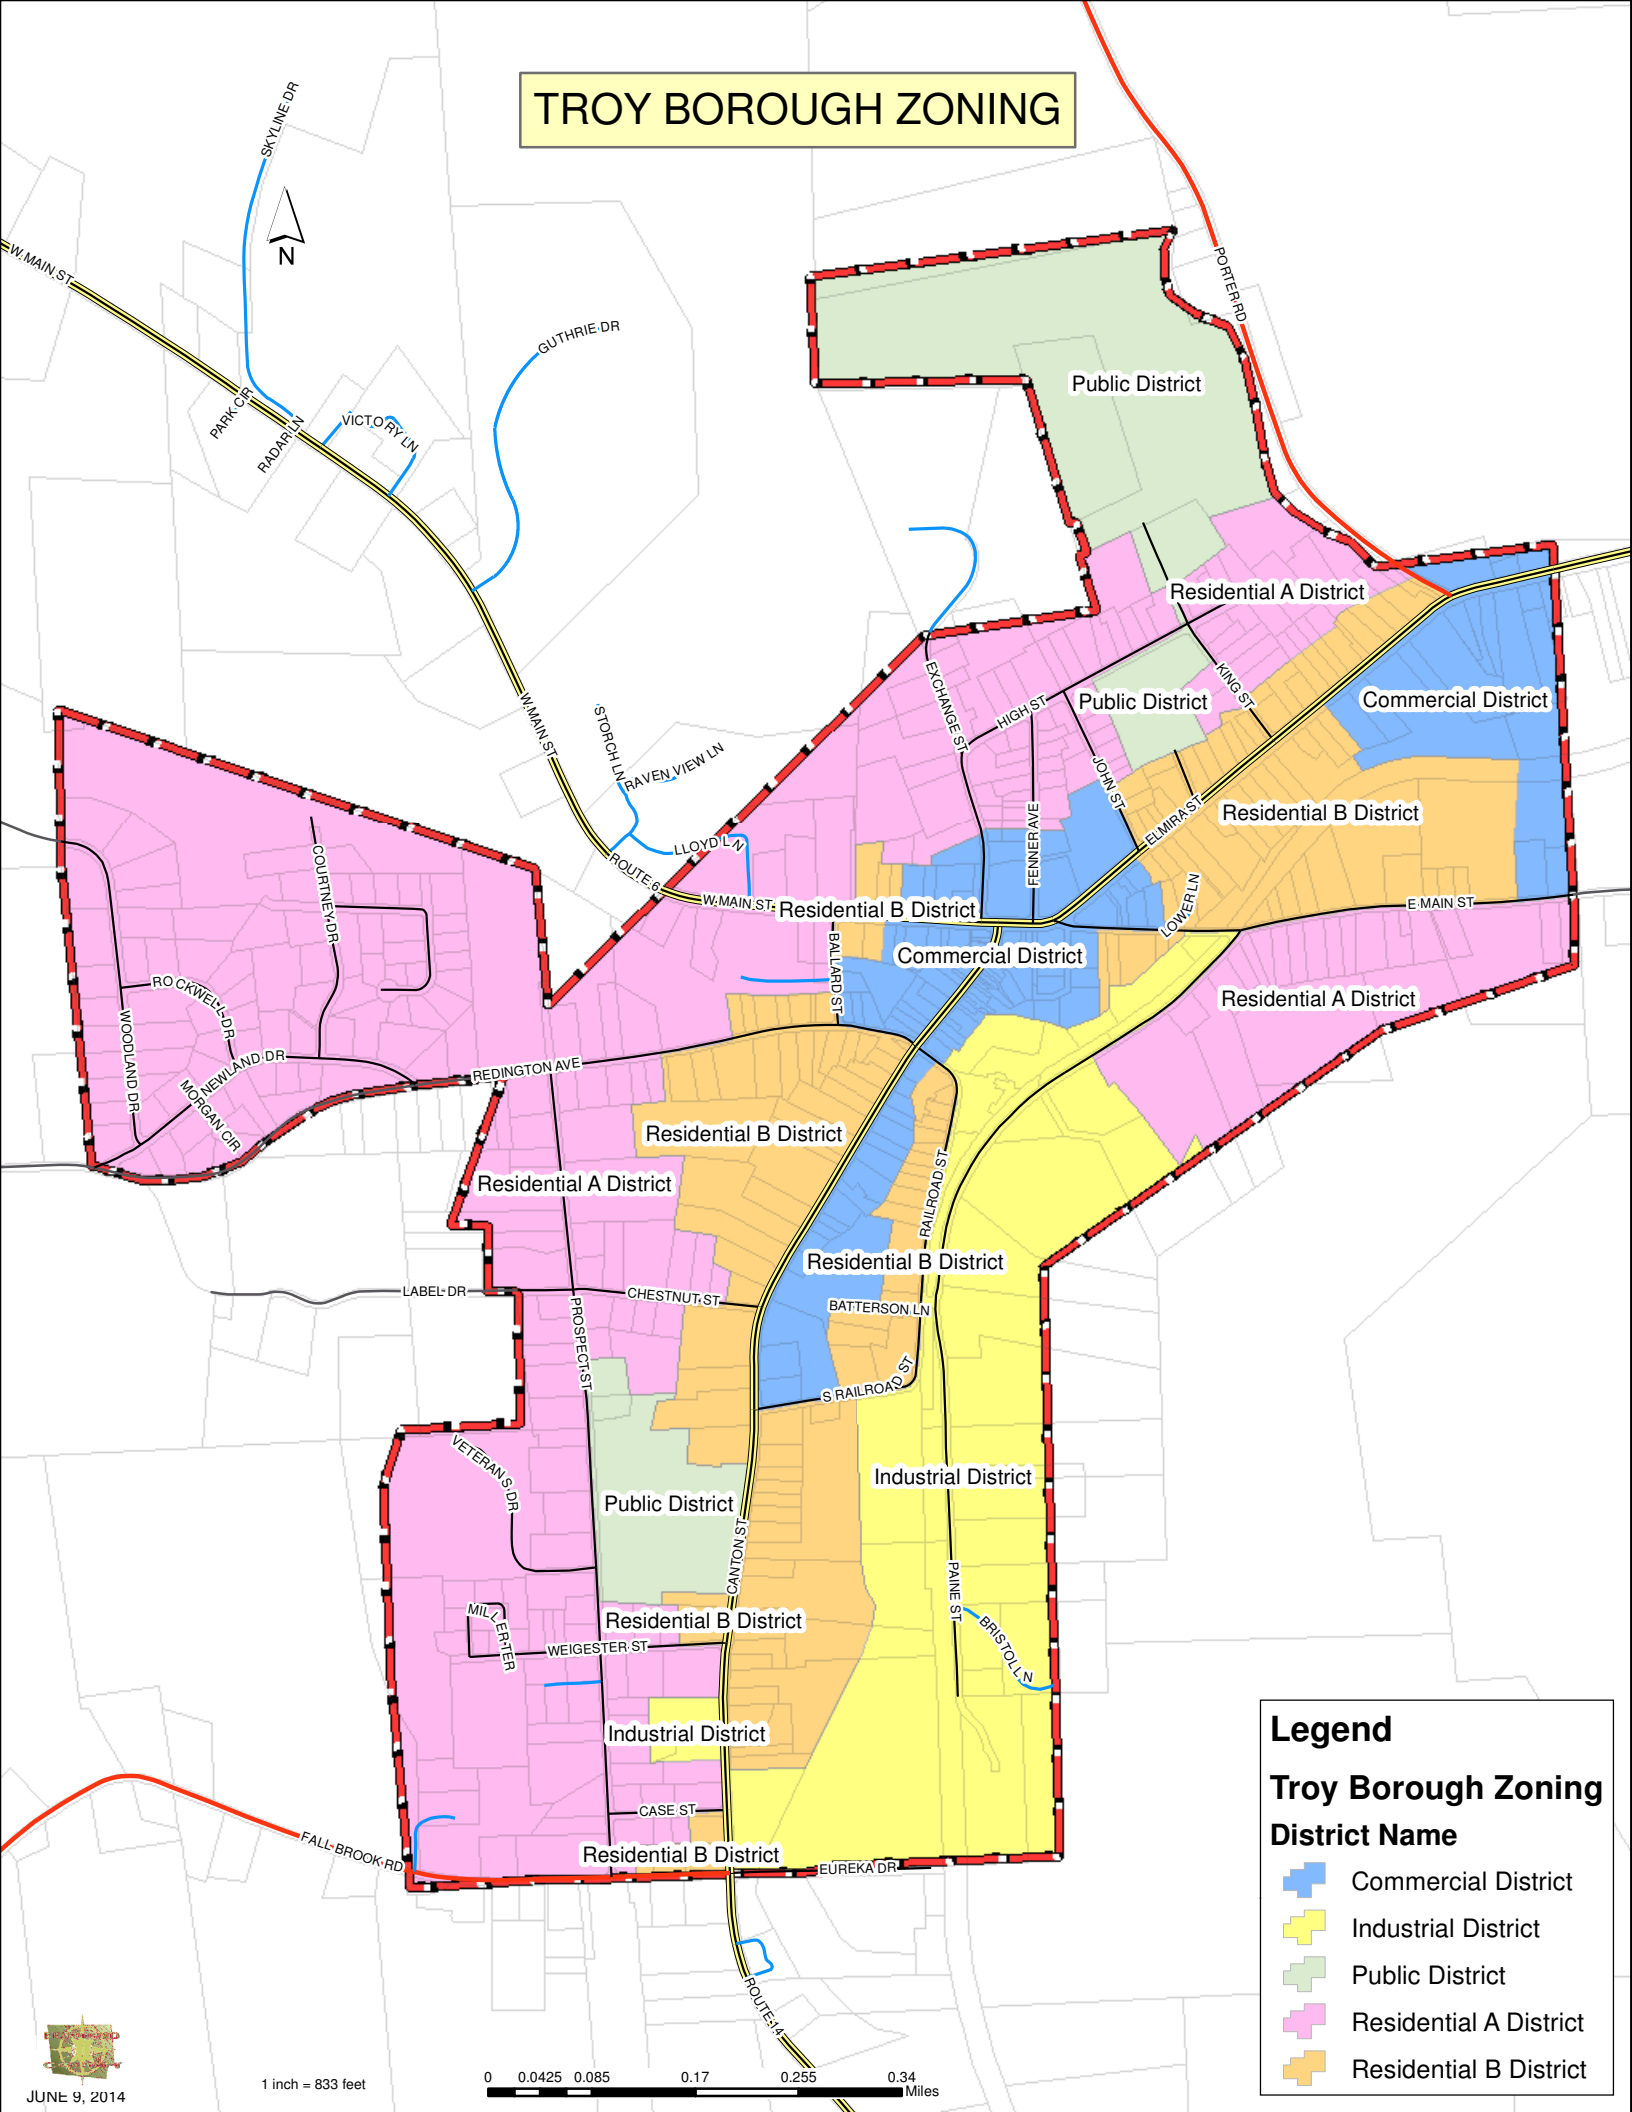

TROY BOROUGH ZONING

Legend

Troy Borough Zoning District Name

-  Commercial District
-  Industrial District
-  Public District
-  Residential A District
-  Residential B District